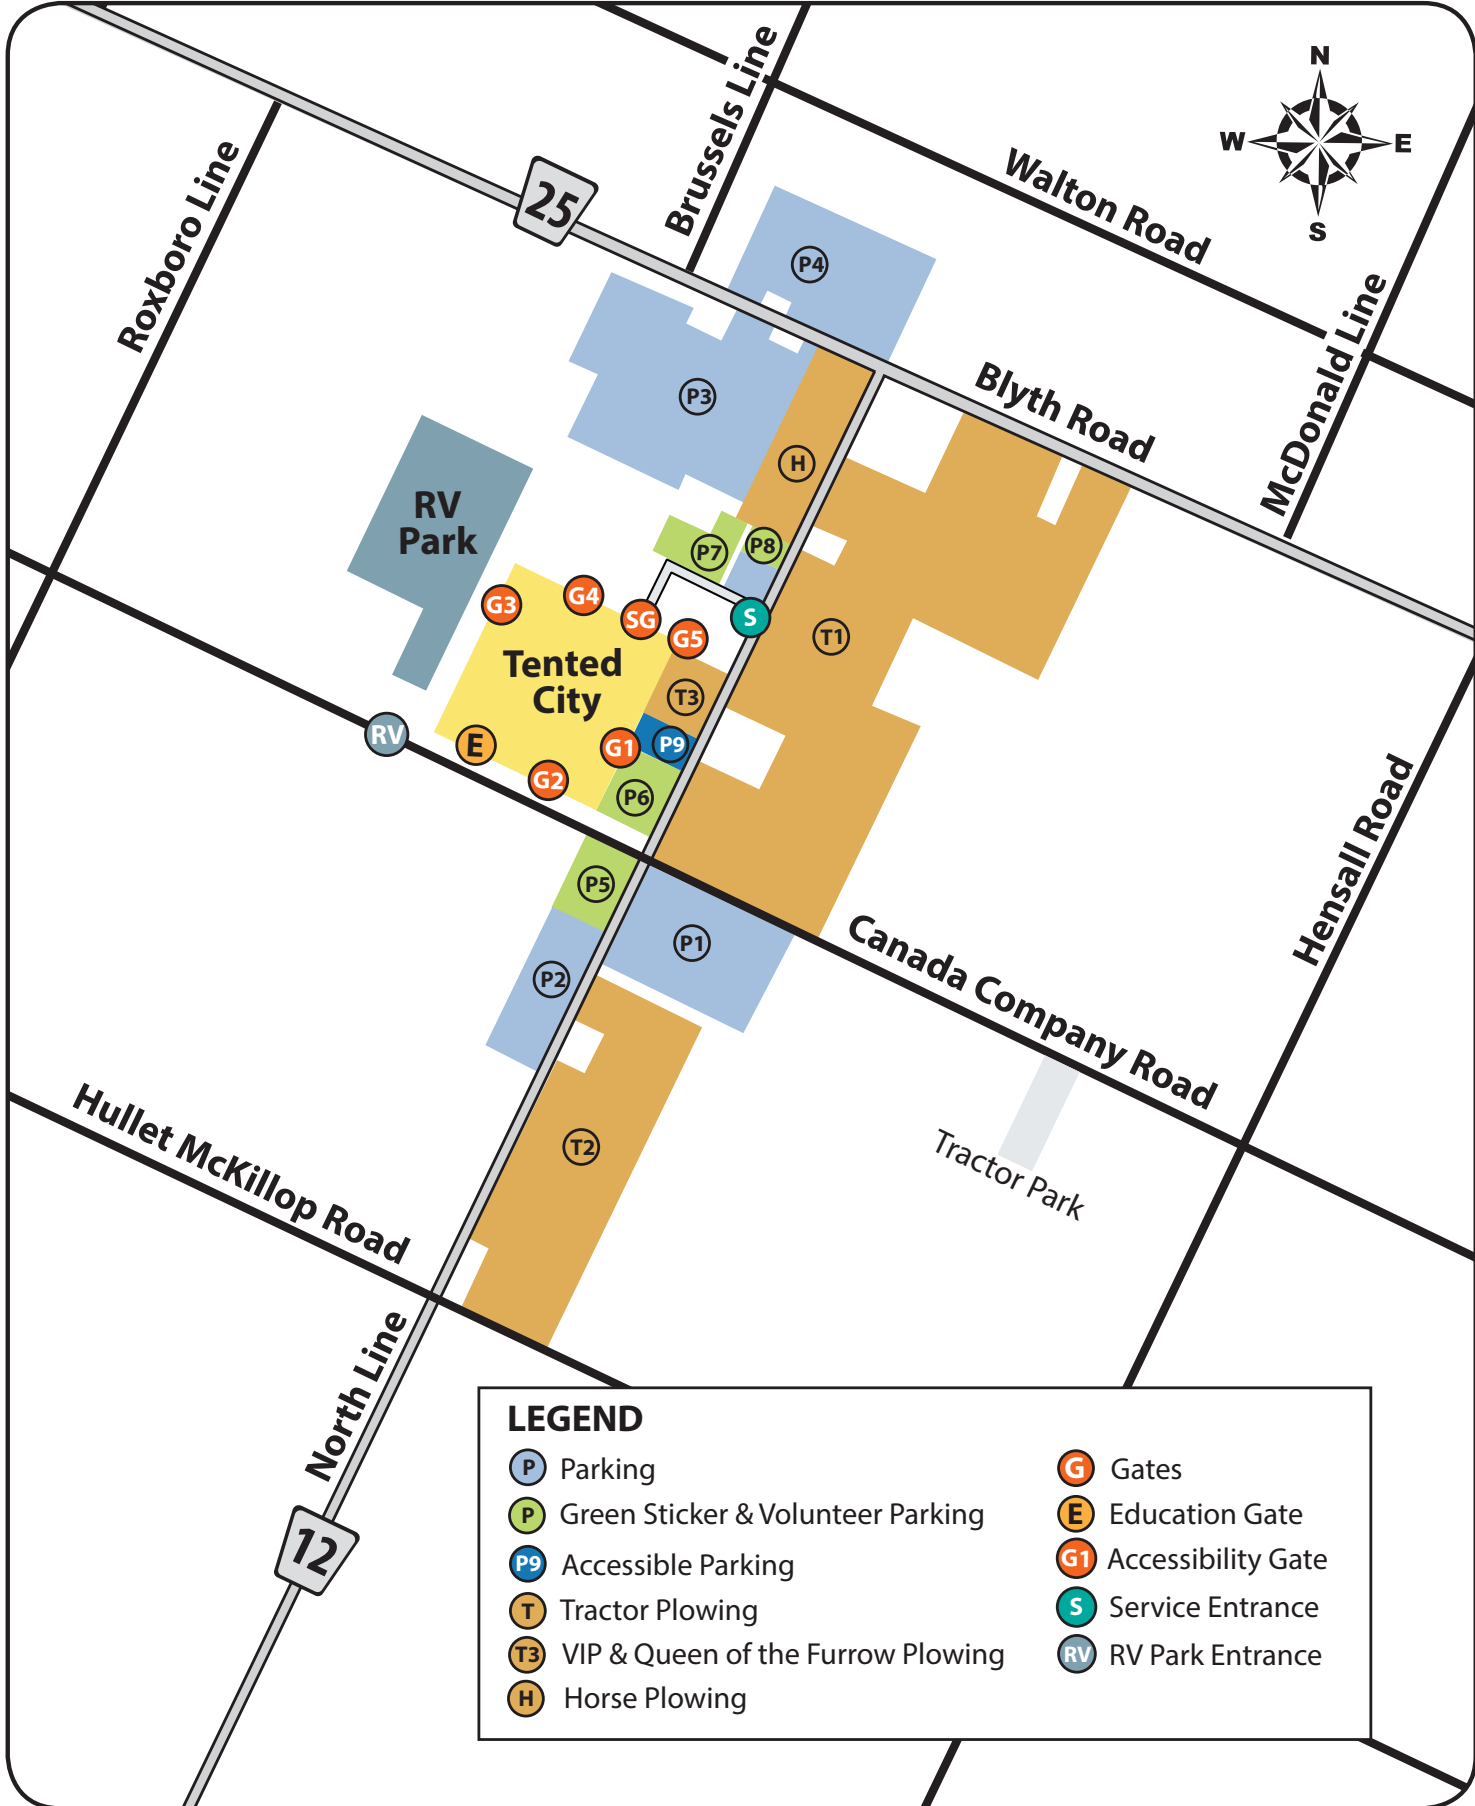

SITE MAP

LEGEND

- | | |
|--|---|
| P Parking | G Gates |
| P Green Sticker & Volunteer Parking | E Education Gate |
| P9 Accessible Parking | G1 Accessibility Gate |
| T Tractor Plowing | S Service Entrance |
| T3 VIP & Queen of the Furrow Plowing | RV RV Park Entrance |
| H Horse Plowing | |