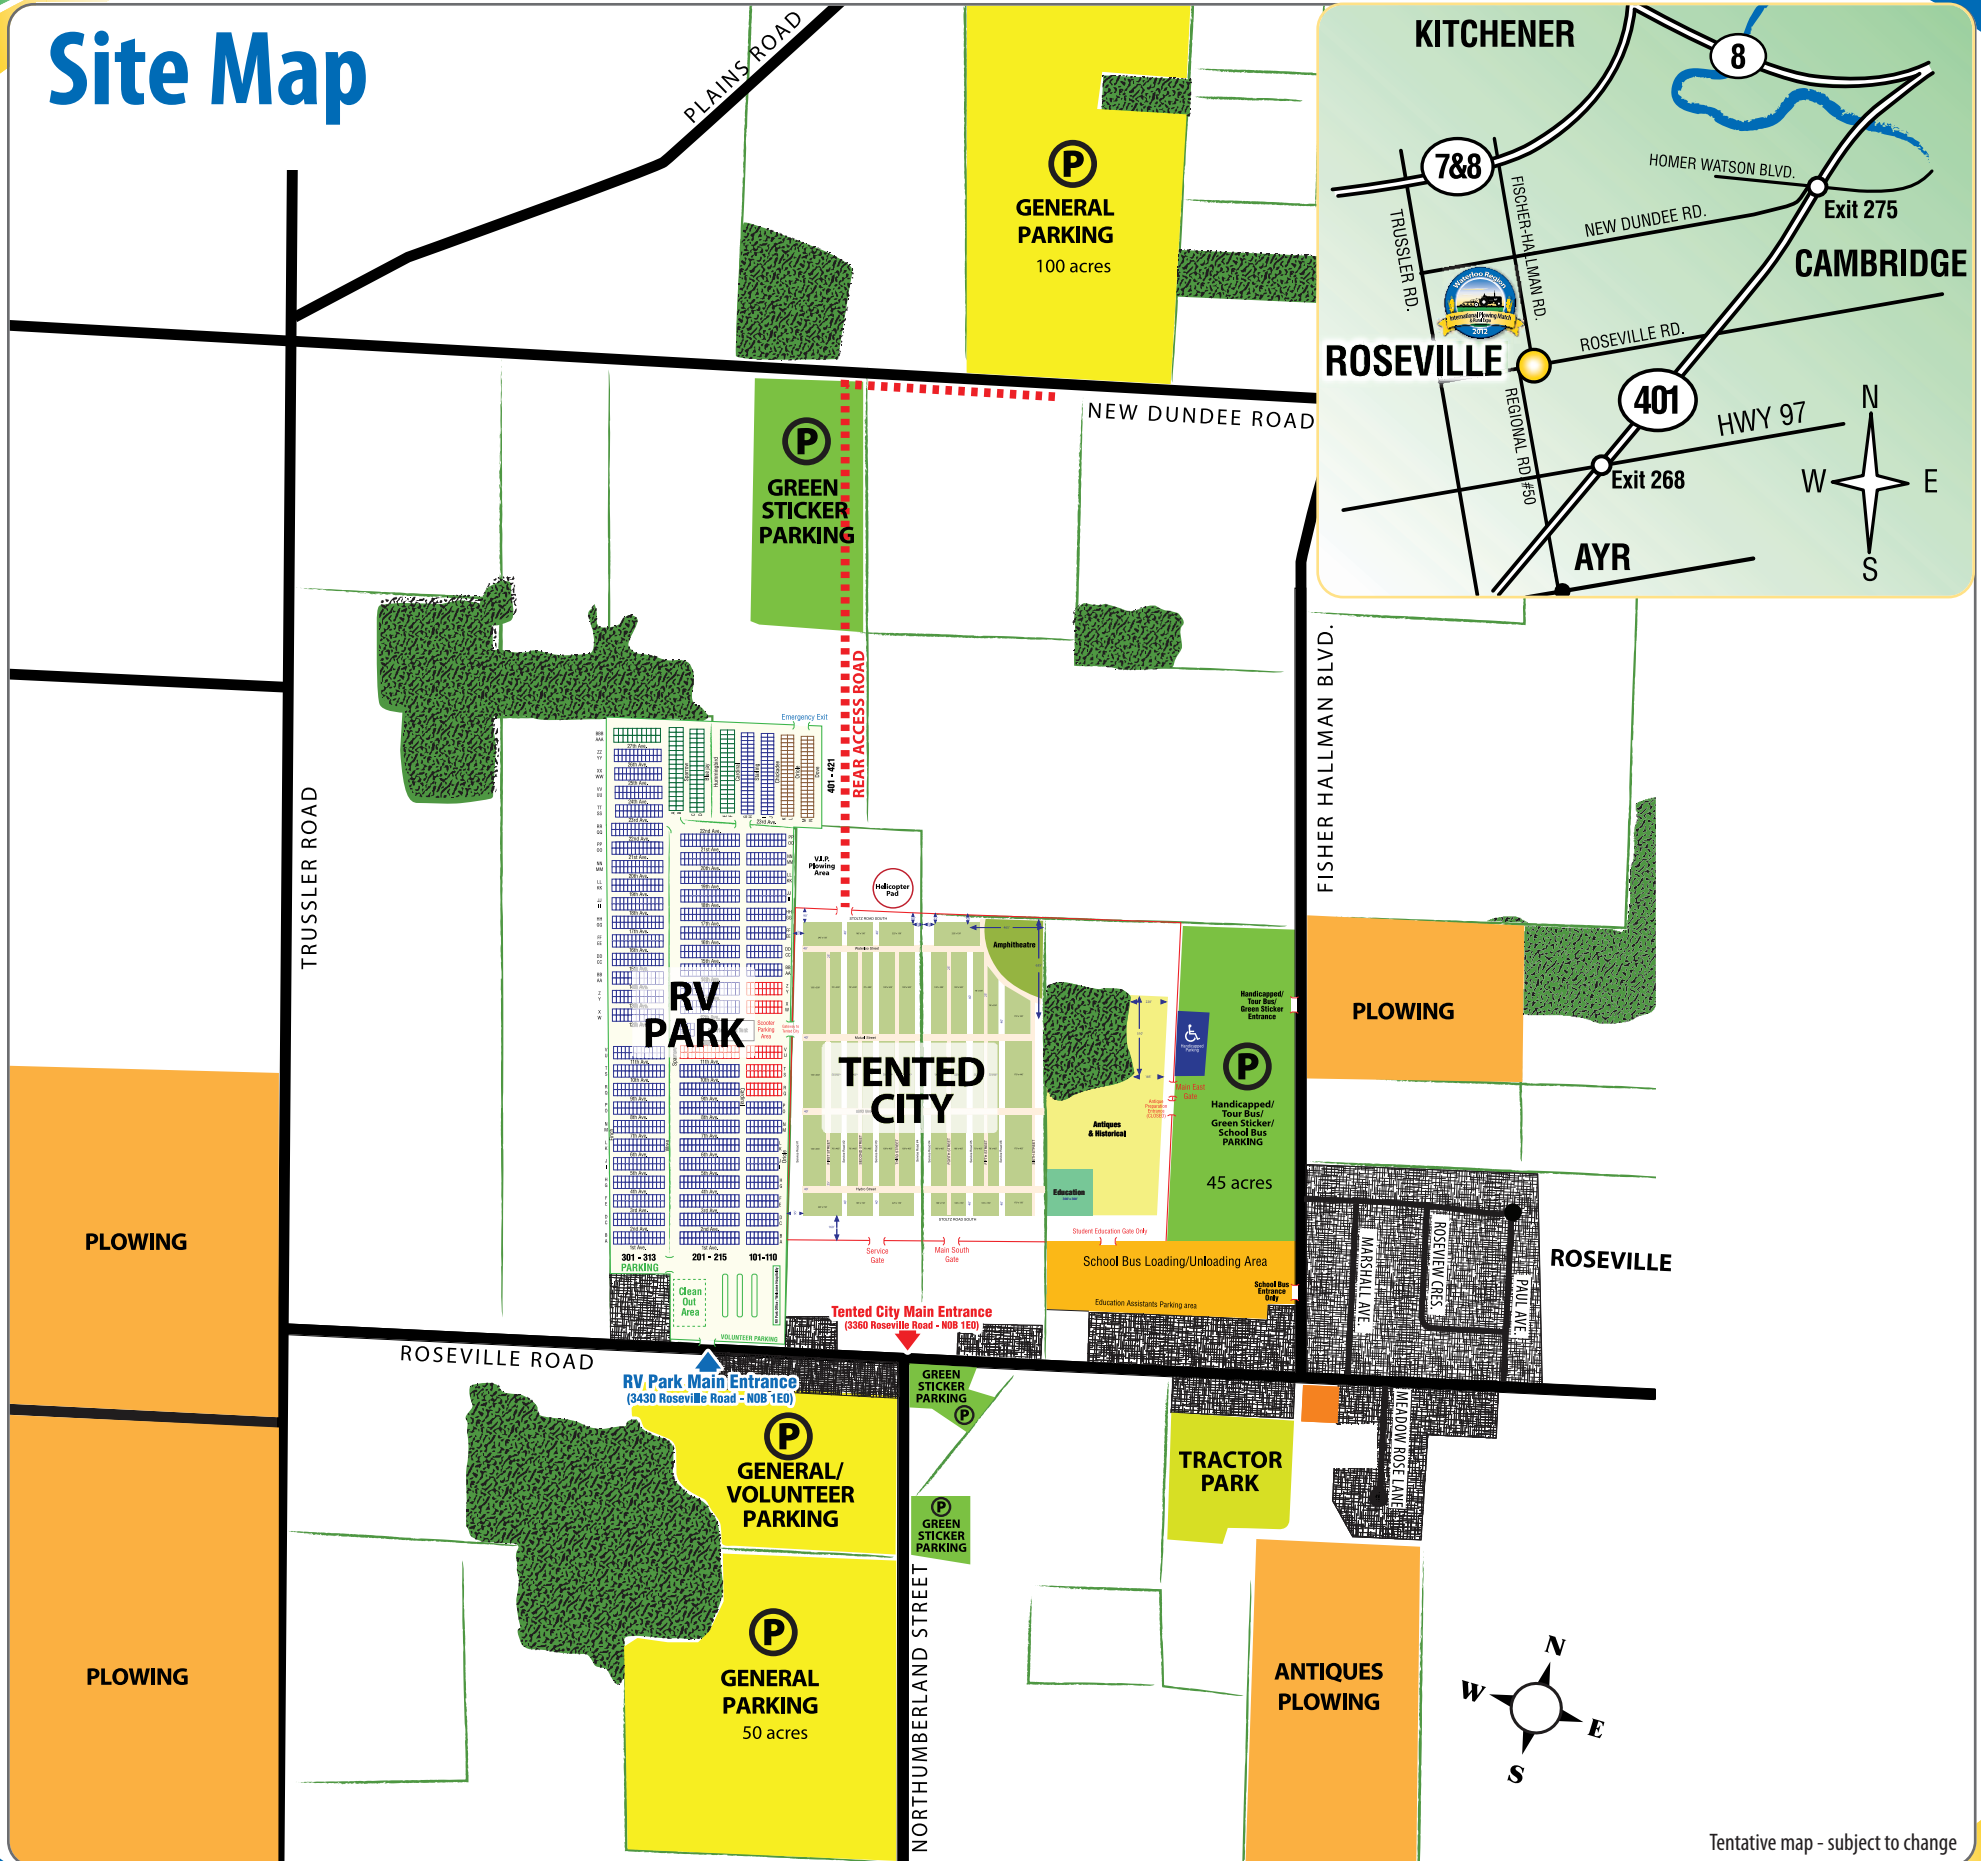

Site Map

Tentative map - subject to change