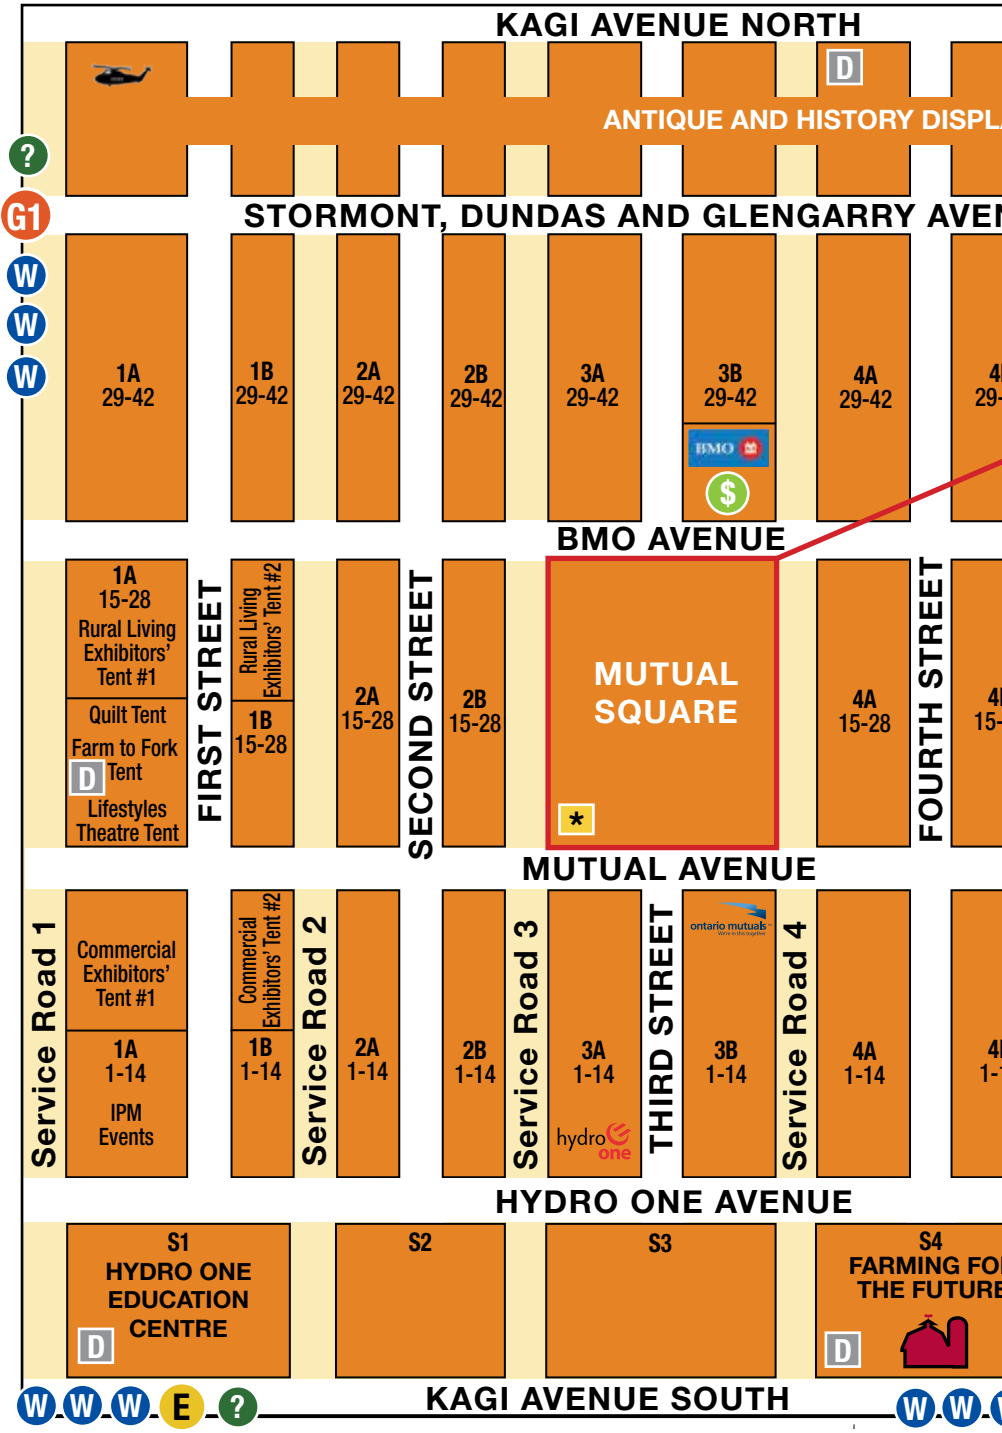

Link to the past...Look to the future

MAPS | TENTED CITY

Grenville Mutual Insurance MAIN STAGE

VIP

GRAIN FARMERS OF ONTARIO

+

?

D