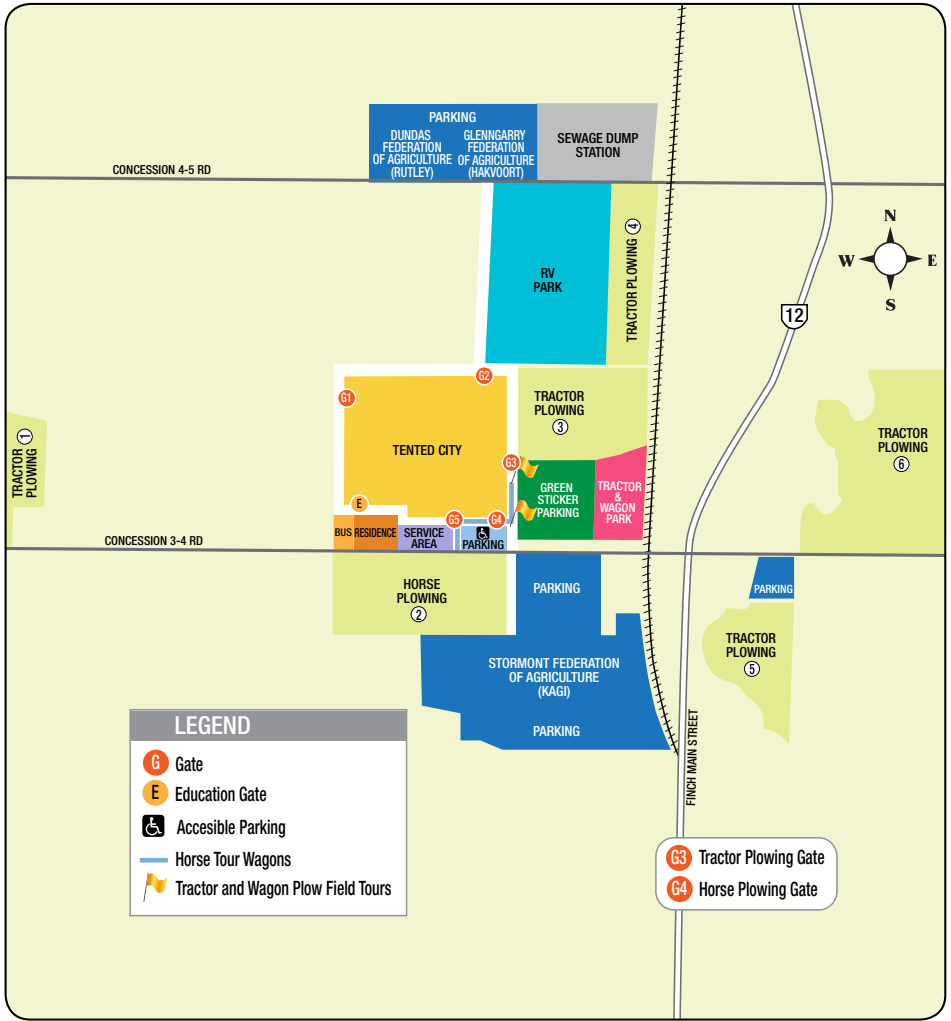

MAPS | SITE MAP

Ontario's Authorized Honda Engine Distributor

Get Honda-powered equipment, perfect for your farming needs:

- Cold Water Pressure Washers
- Hot Water Pressure Washers
- Water Pumps
- Generators

IPS
INTERNATIONAL POWER SYSTEMS

Visit Us at Lot 6A25
1.877.477.3353 www.ipspower.com

Link to the past...Look to the future